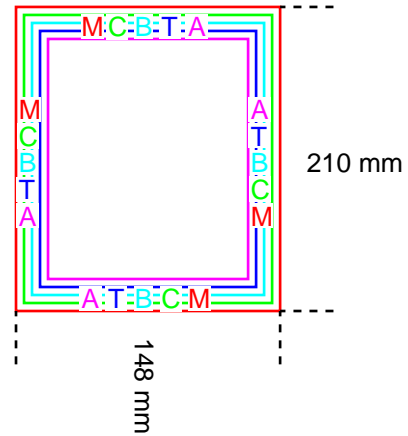

Compression

Data format	binary
Document structure compressed	yes
Filters used	ZIP

Defined page boxes

Effective page boxes

Page box	Defined size	Effective size
Media box (M)	148 x 210 mm	148 x 210 mm
Crop box (C)	148 x 210 mm	148 x 210 mm
Trim box (T)	not defined	148 x 210 mm
Bleed box (B)	148 x 210 mm	148 x 210 mm
Art box (A)	not defined	148 x 210 mm