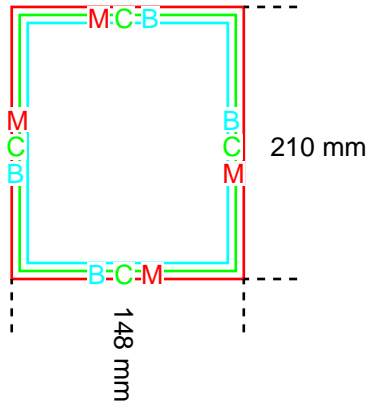

Compression

Data format	binary
Document structure compressed	yes
Filters used	ZIP

Defined page boxes

Effective page boxes

Page box	Defined size	Effective size
Media box (M)	148 x 210 mm	148 x 210 mm
Crop box (C)	148 x 210 mm	148 x 210 mm
Trim box (T)	not defined	148 x 210 mm
Bleed box (B)	148 x 210 mm	148 x 210 mm
Art box (A)	not defined	148 x 210 mm