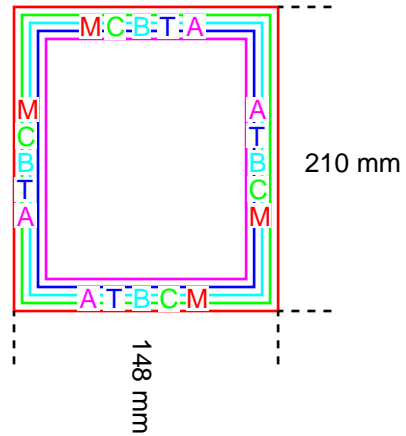

Compression

Data format	binary
Document structure compressed	yes
Filters used	ZIP

Defined page boxes

Effective page boxes

Page box	Defined size	Effective size
Media box (M)	148 x 210 mm	148 x 210 mm
Crop box (C)	148 x 210 mm	148 x 210 mm
Trim box (T)	not defined	148 x 210 mm
Bleed box (B)	148 x 210 mm	148 x 210 mm
Art box (A)	not defined	148 x 210 mm