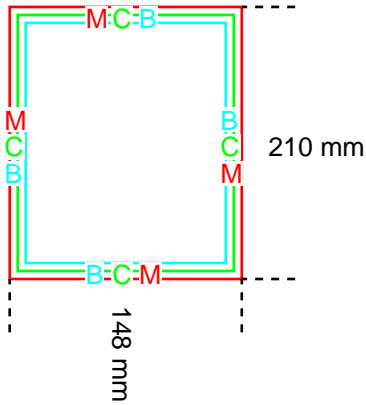

Compression

Data format	binary
Document structure compressed	yes
Filters used	ZIP

Defined page boxes

Effective page boxes

Page box	Defined size	Effective size
Media box (M)	148 x 210 mm	148 x 210 mm
Crop box (C)	148 x 210 mm	148 x 210 mm
Trim box (T)	not defined	148 x 210 mm
Bleed box (B)	148 x 210 mm	148 x 210 mm
Art box (A)	not defined	148 x 210 mm